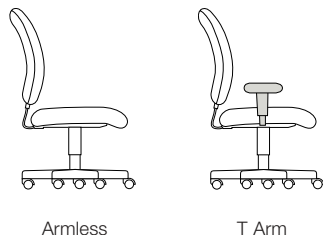

Design by Jan Kypurs and Dr. Aage Christian

The modern and minimalist Anthro Accord was jointly designed by Jan Kuypers and Dr. Aage Christian Mandal. With forward-tilt seating and a unique touch control feature that allows back and seat to respond interdependently, Anthro Accord is the hardworking chair for hardworking people.

Sizes

Styles

Dimensions

	Low Back	Mid Back	High Back	XL Back	Stool
Overall Width	25"	25"	25"	29"	26"
Overall Height	29½" - 36½"	31¼" - 38¾"	35½" - 42½"	35½" - 40¼"	36¾" - 48¾"
Arm Height (to floor)	24½" - 29½"	24½" - 29½"	24½" - 29½"	24¾" - 29¼"	30" - 40"
Seat Depth	18"	18"	18"	19½"	18"
Seat Width	20"	20"	20"	23"	20"
Seat Height	15" - 20"	15" - 20"	15" - 20"	16¾" - 21¼"	20½" - 30½"
Back Width	17"	19"	19"	20½"	17"
Back Height	15" - 17"	16" - 18"	20" - 22"	20½"	15" - 17"